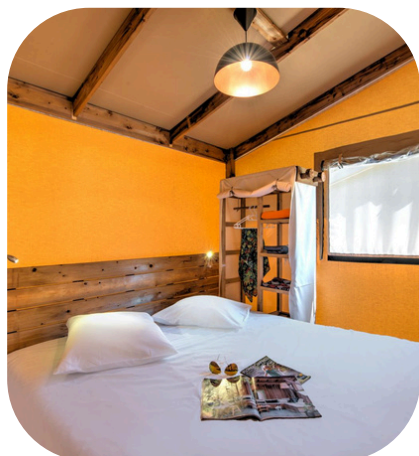

Little extras to know

- **Pedestrian neighborhood**
- **Arrival time: 4 p.m.**
- **Departure time: 10 a.m.**
- **Caution : 300€**
- **Cleaning package 80€**
- **Exit inventory: on inscription**